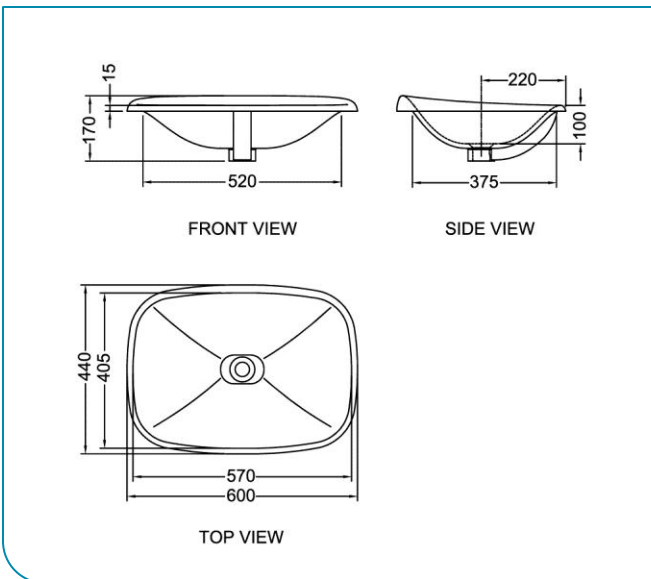

Vanity Top Lavatory

PRODUCT FEATURES

- High gloss surface finishing
- Easy to clean surface profile

PRODUCT SPECIFICATIONS

- Dimension: 600 (L) x 440 (W) x 170 (H) mm
- Capacity: 7.6 Litre
- Material: Vitreous China

TECHNICAL DRAWING